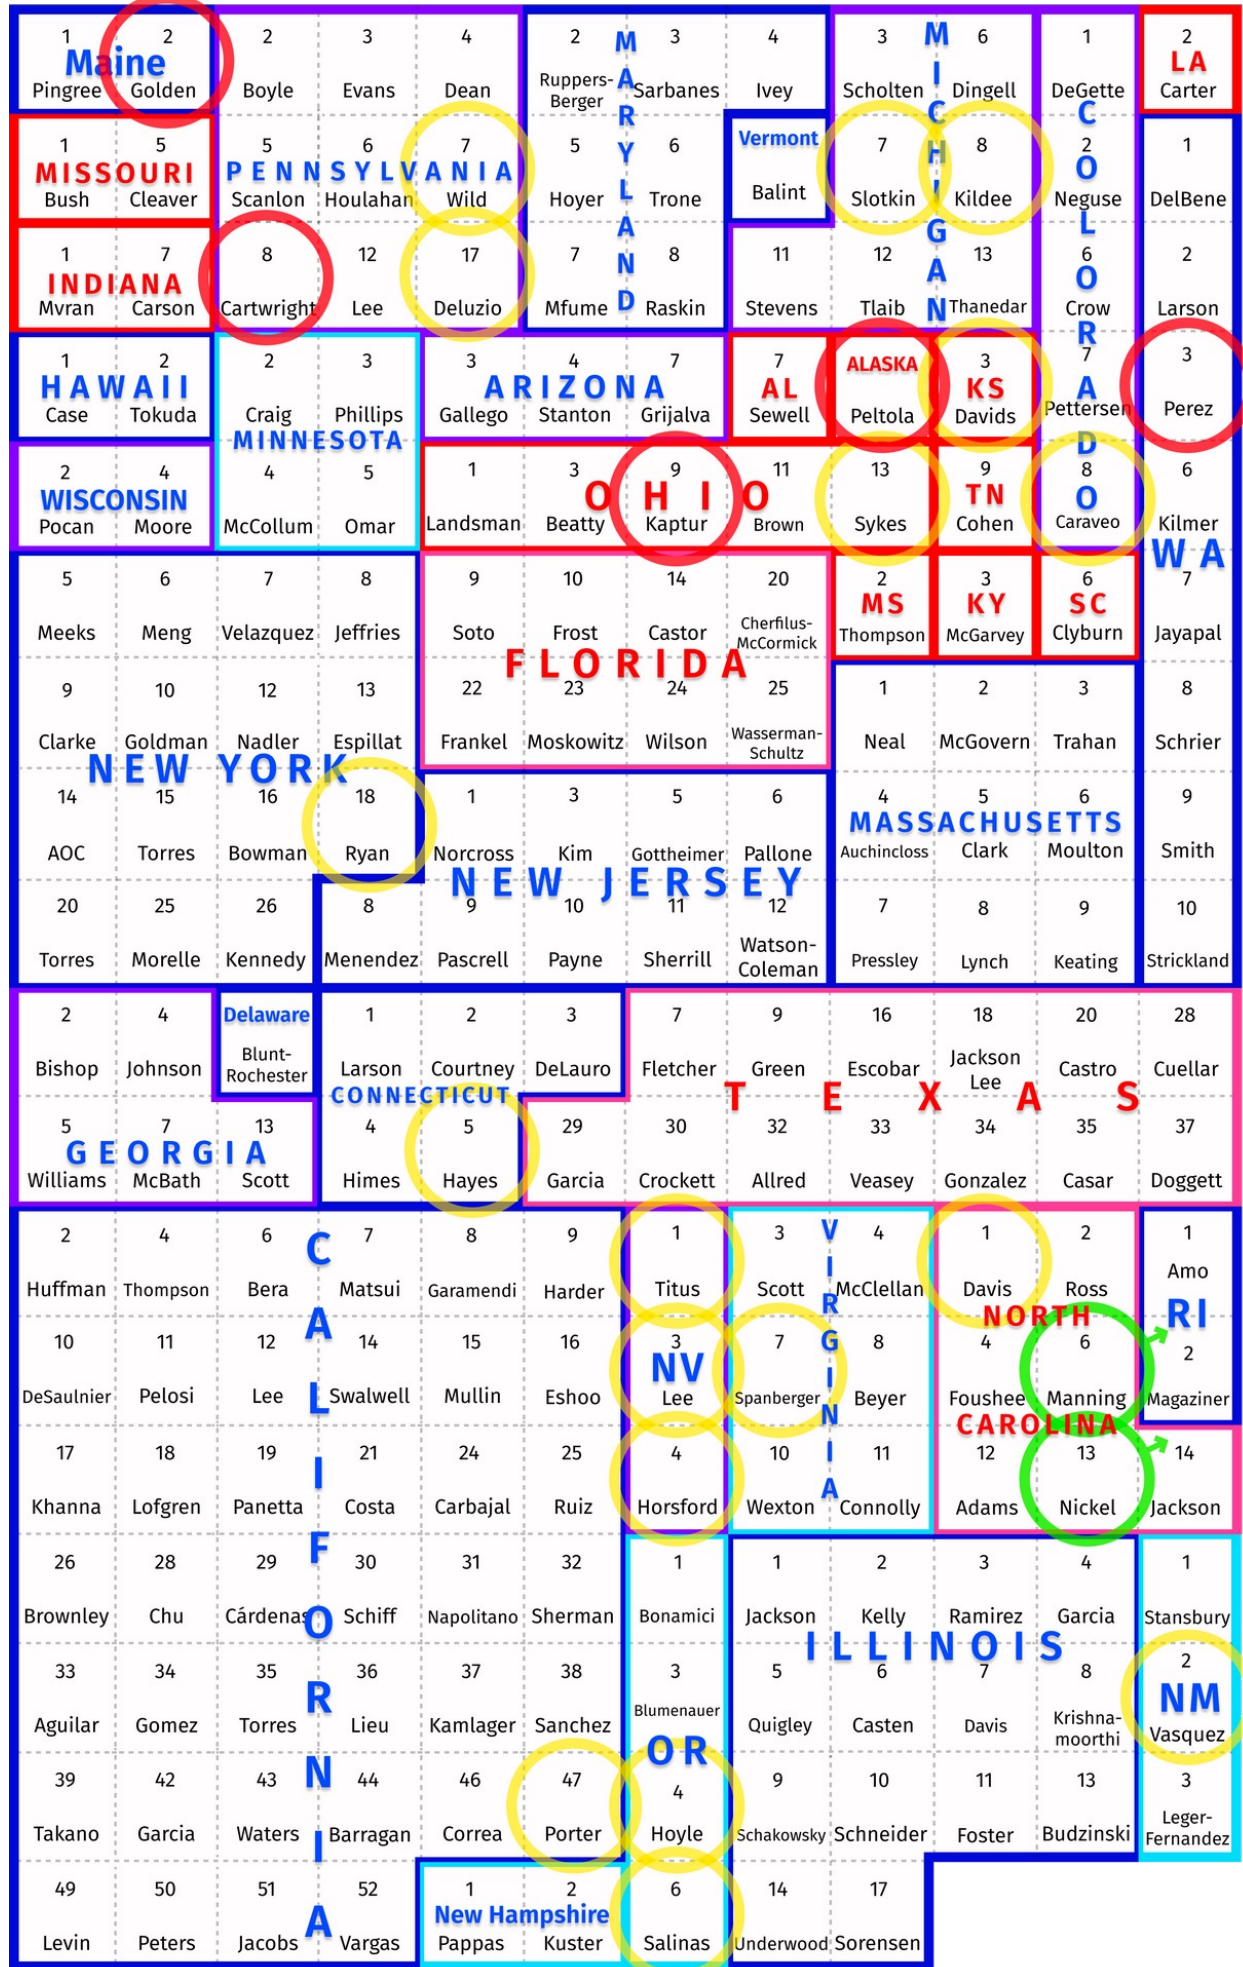

ELECTORAL COLLEGE 2024

SENATE RACES 2024

Democrats

118th CONGRESS

U.S. HOUSE
213D • 217R

Majority Leader: Steve Scalise
Minority Leader: Hakeem Jeffries

Presidential 2020

- Democratic
- Lean Democratic
- Toss-Up
- Lean Republican
- Republican

Republicans