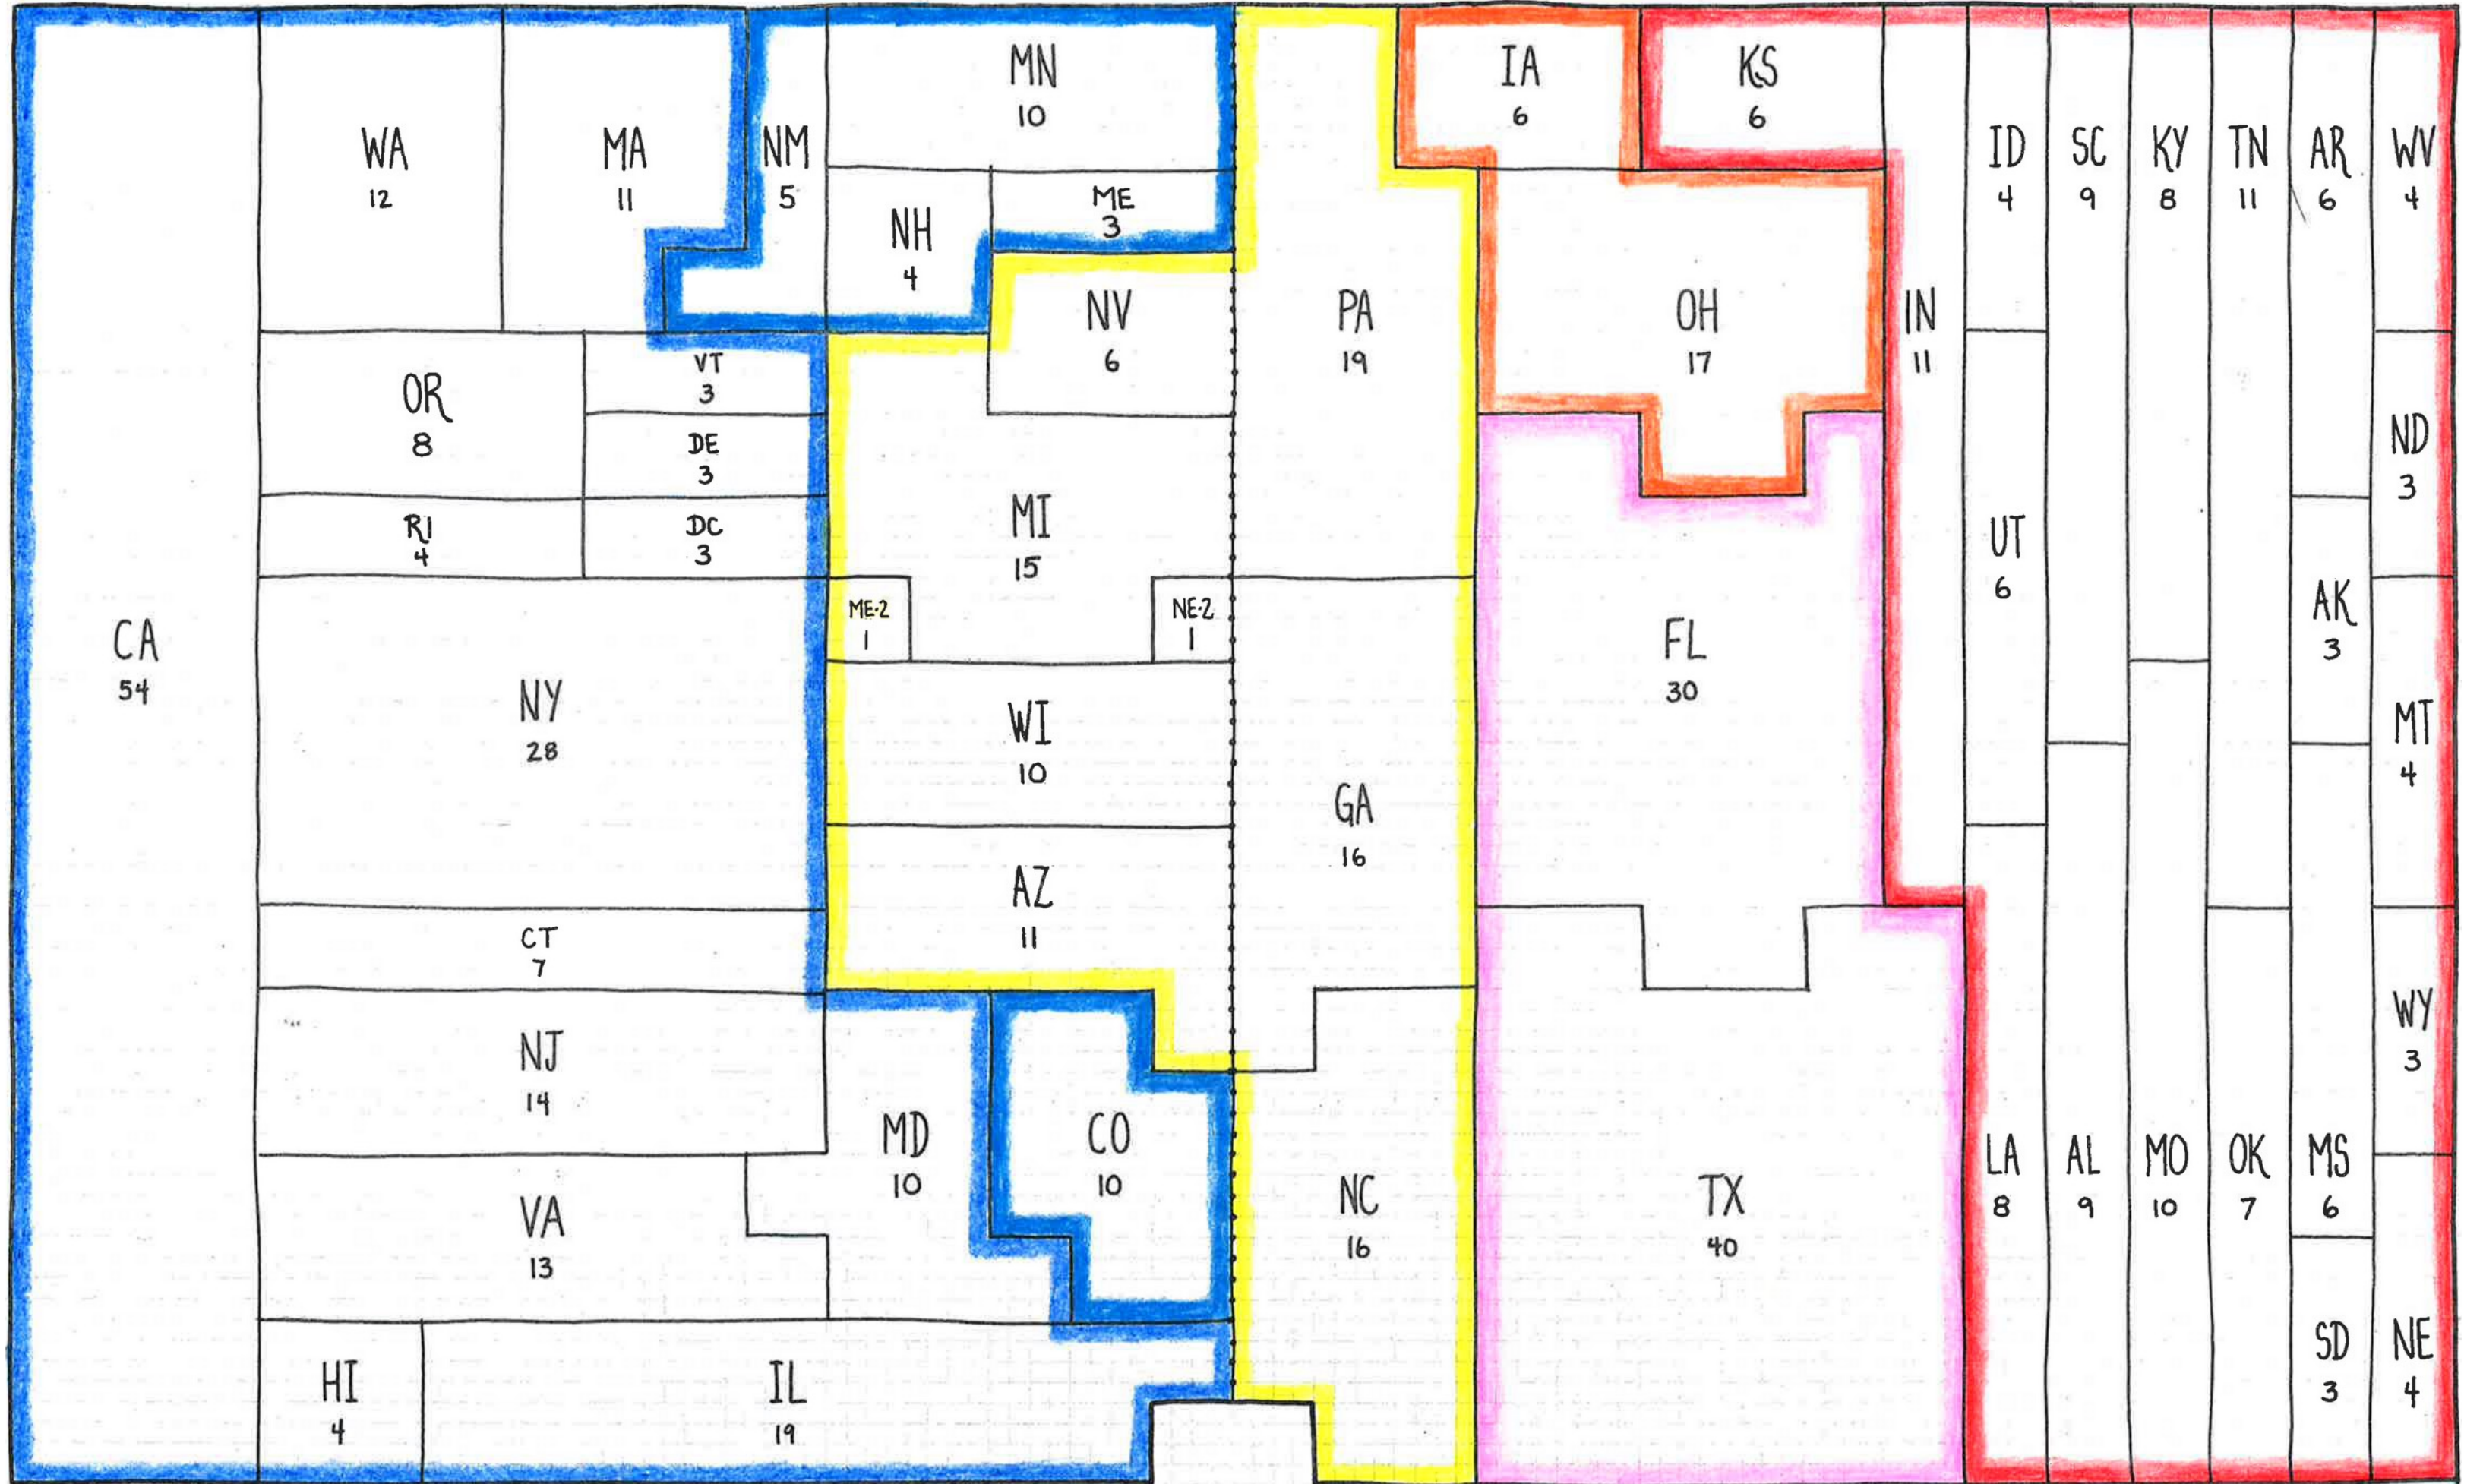

ELECTORAL COLLEGE 2024

SENATE RACES 2024

Democrats

118th CONGRESS

U.S. HOUSE
213D • 217R

Majority Leader: Steve Scalise
Minority Leader: Hakeem Jeffries

Presidential 2020

- Democratic
- Lean Democratic
- Toss-Up
- Lean Republican
- Republican

Republicans