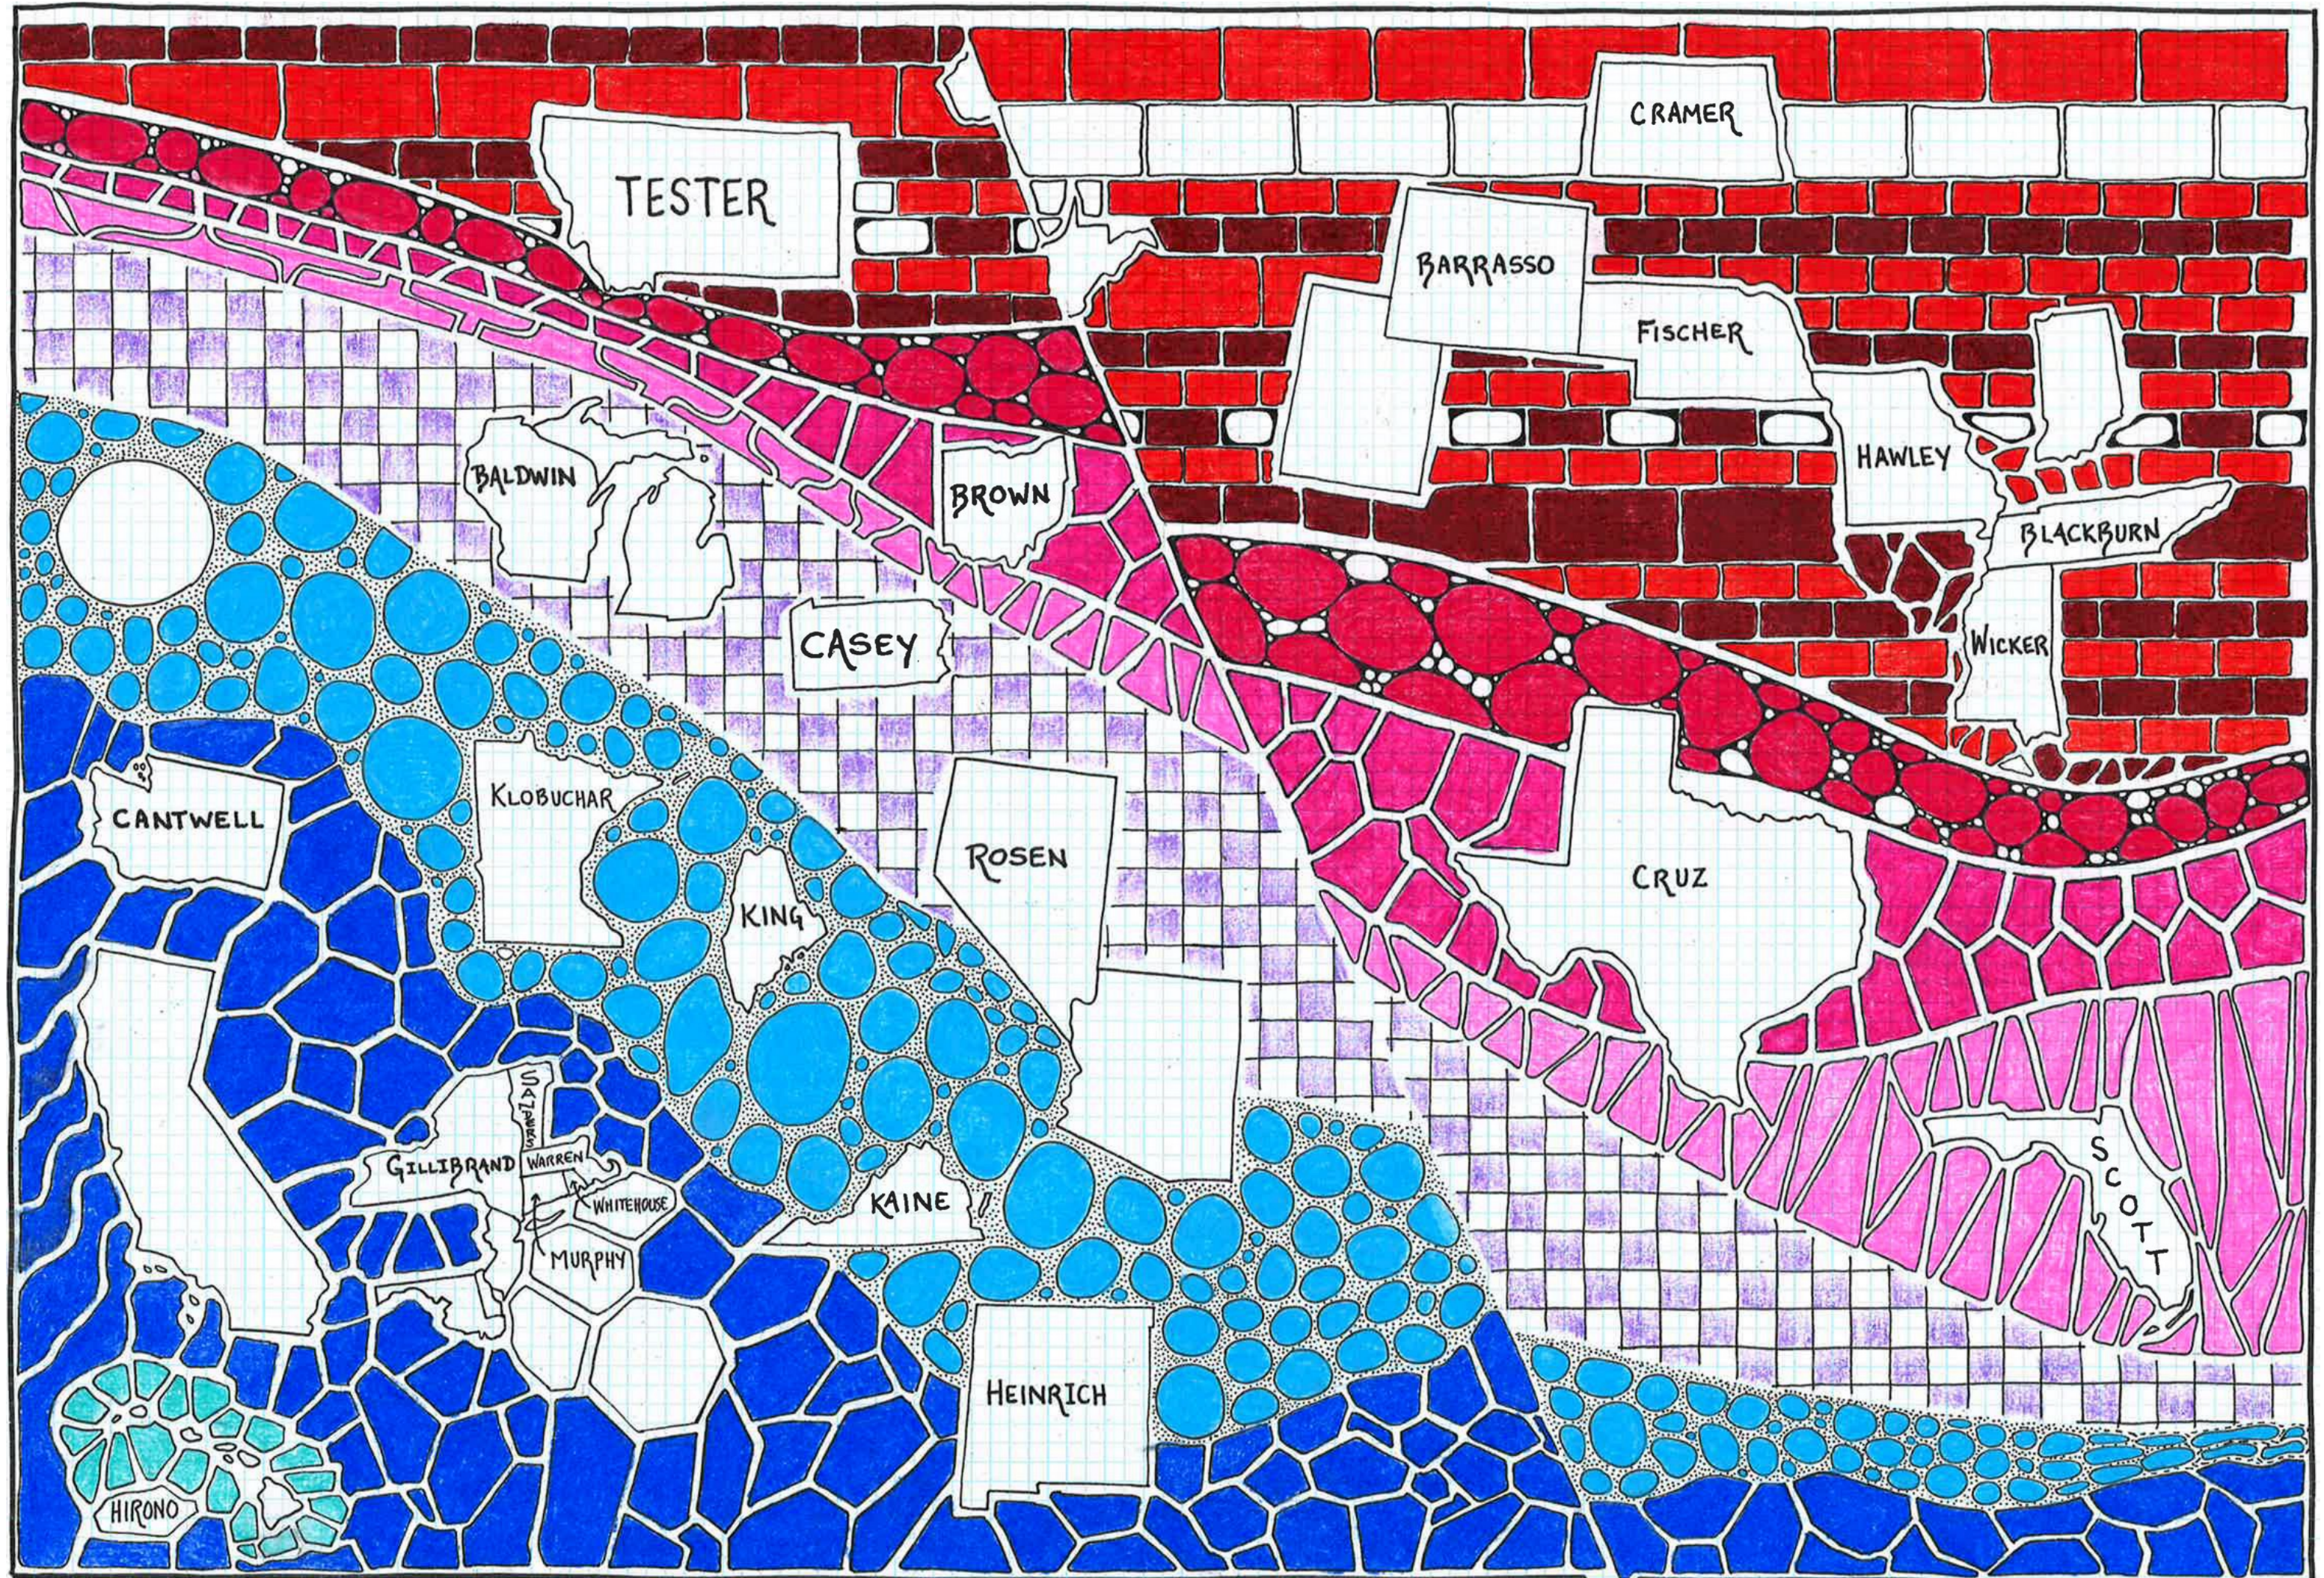

ELECTORAL COLLEGE 2024

SENATE RACES 2024

Democrats

118th CONGRESS

U.S. HOUSE
213D • 217R

Majority Leader: Steve Scalise
Minority Leader: Hakeem Jeffries

Presidential 2020

- Democratic
- Lean Democratic
- Toss-Up
- Lean Republican
- Republican

Republicans