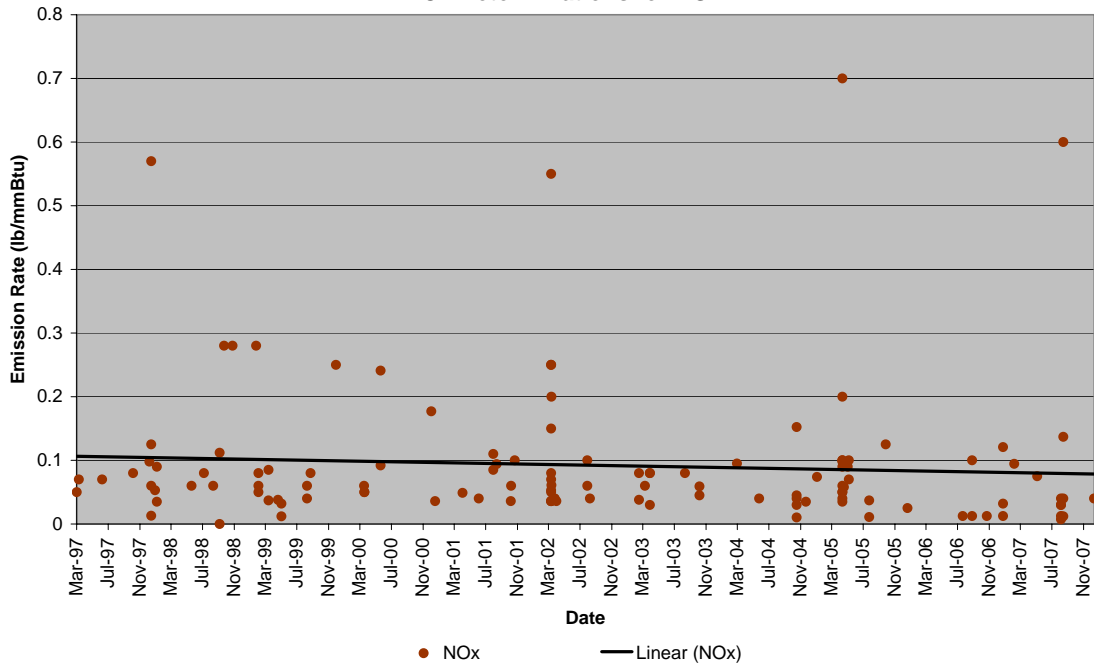

**Industrial Boilers (100 - 250 mmBtu), Gas Fired
BACT Determinations for NOx**

**Industrial Boilers (100 mmBtu - 250 mmBtu), Gas Fired
Average Annual NOx BACT Determinations**